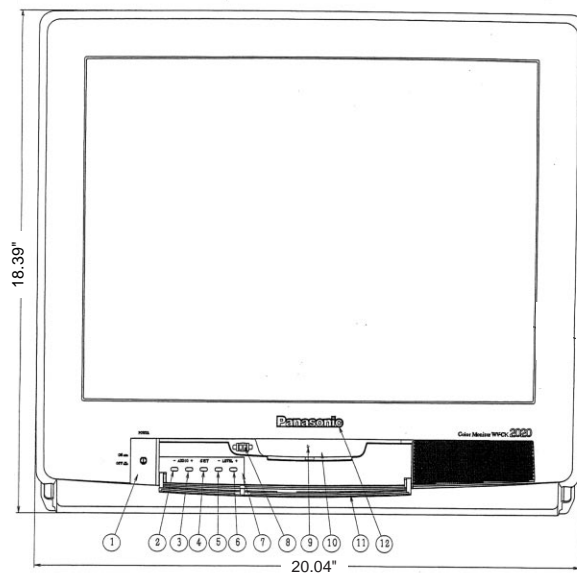

# WV-CK 2020 20" Color Video Monitor

**PRODUCT FEATURES**

- 500 TV lines horizontal resolution
- Manual controls for adjustment of picture and audio level
- 1 RCA audio input and output
- 1 BNC video input and output
- 75W power consumption
- 18.39"H x 20.04"W x 18.90"D
- Weighs 46.2 lbs.

- |                       |                     |
|-----------------------|---------------------|
| 1. Power switch       | 7. Index plate      |
| 2. Audio down control | 8. Door lock        |
| 3. Audio up control   | 9. Power LED        |
| 4. Set control        | 10. Smoke           |
| 5. Level down control | 11. Door cover      |
| 6. Level up control   | 12. Panasonic badge |