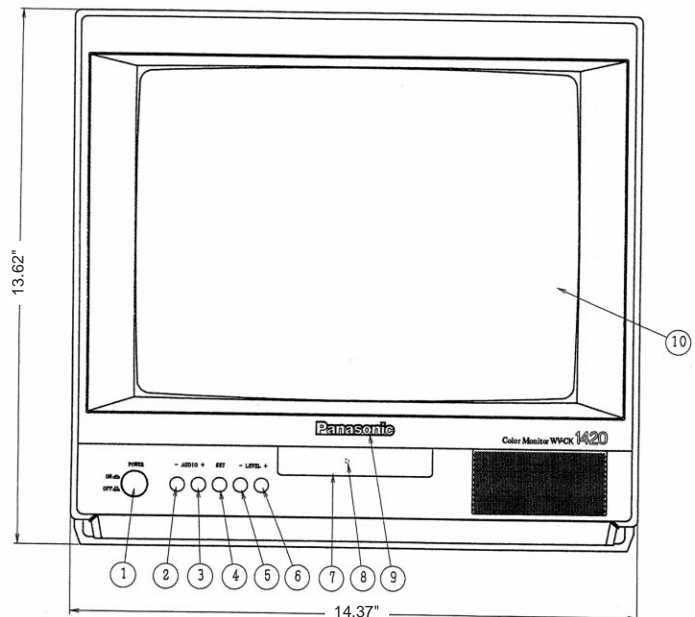

WV-CK 1420 13" Color Video Monitor

PRODUCT FEATURES

- 370 TV lines horizontal resolution
- Manual controls for adjustment of picture and audio level
- 1 RCA audio input and output
- 1 BNC video input and output
- 60W power consumption
- 13.62"H x 14.37"W x 14.41"D
- Weighs 20.9 lbs.

- | | |
|-----------------------|---------------------|
| 1. Power switch | 6. Level up control |
| 2. Audio down control | 7. Smoke |
| 3. Audio up control | 8. Power LED |
| 4. Set control | 9. Panasonic badge |
| 5. Level down control | 10. CRT |